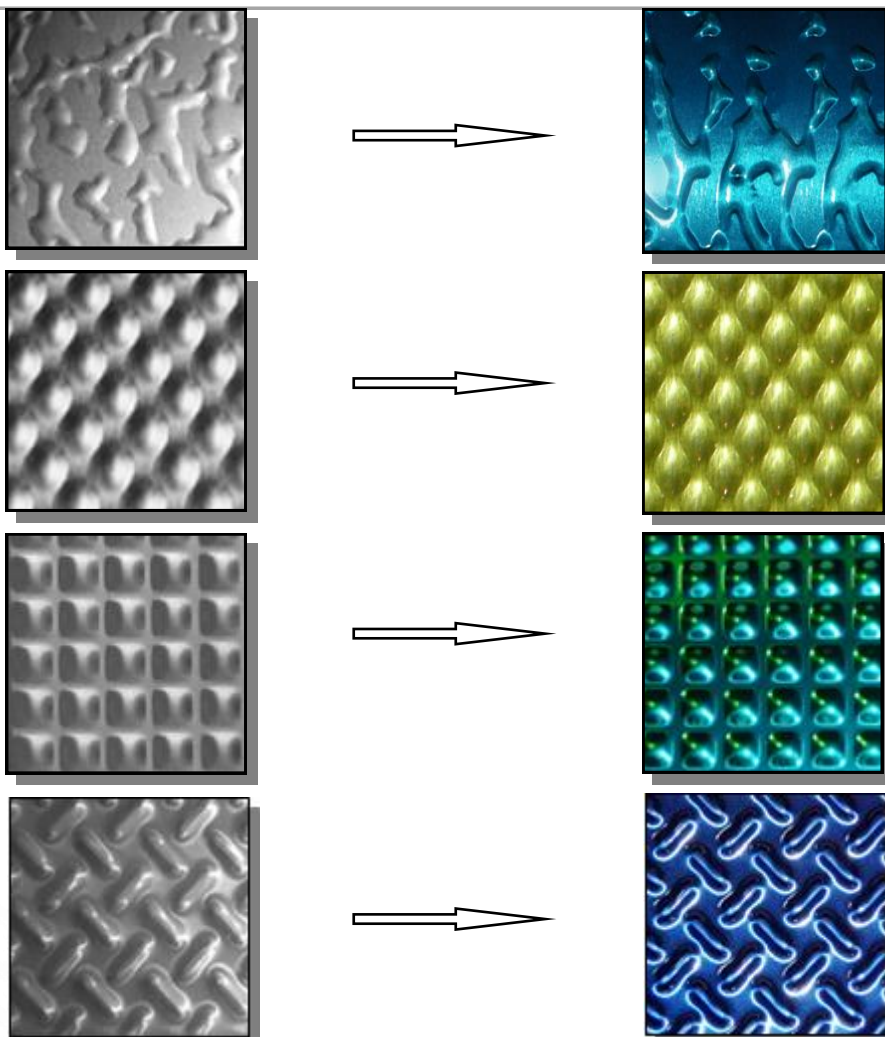

Examples of Colour Fusions

CALL US TODAY

To purchase our products **0800 426 787**
www.stainless.steelandtube.co.nz