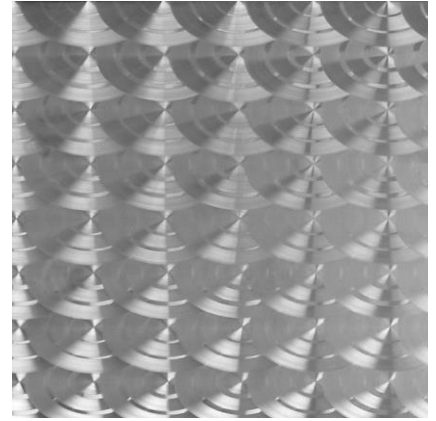

METALART

PRODUCT INFORMATION > STAINLESS STEEL

 **RIMEX - METALART**

Manufactured with a **MetalArt Polish** creates an optically 3 dimensional look with a flat smooth finish making **MetalArt** ideal for easy to clean decorative panels

Ring Polish

Mirage

Stunning effects can be achieved through the use of coloured lighting

CALL US TODAY

To purchase our products **0800 426 787**
www.stainless.steelandtube.co.nz

METALART

With a highly decorative polish **MetalArt** is often used in food & beverage environments where an easy to clean & hygienic finish is required

AMA3

AMA2

AMA4

Ring Polish

Mirage

Patterns:

Mirage, Ring Polish, AMA2, AMA3, AMA4

Material: Stainless Steel, Aluminium