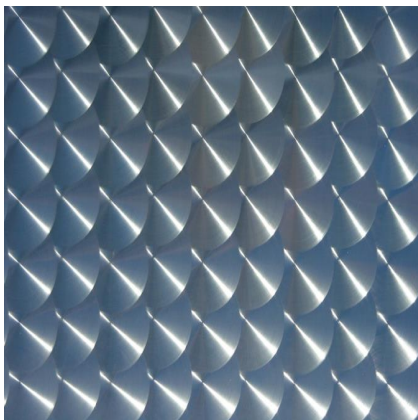

METALART

PRODUCT INFORMATION > STAINLESS STEEL

 **RIMEX - METALART**

Manufactured with a **MetalArt Polish** creates an optically 3 dimensional look with a flat smooth finish making **MetalArt** ideal for easy to clean decorative panels

Ring Polish

Mirage

Stunning effects can be achieved through the use of coloured lighting

CALL US TODAY

To purchase our products **0800 426 787**
www.stainless.steelandtube.co.nz

METALART

With a highly decorative polish **MetalArt** is often used in food & beverage environments where an easy to clean & hygienic finish is required

AMA3

AMA2

AMA4

Ring Polish

Mirage

Patterns:

Mirage, Ring Polish, AMA2, AMA3, AMA4

Material: Stainless Steel, Aluminium