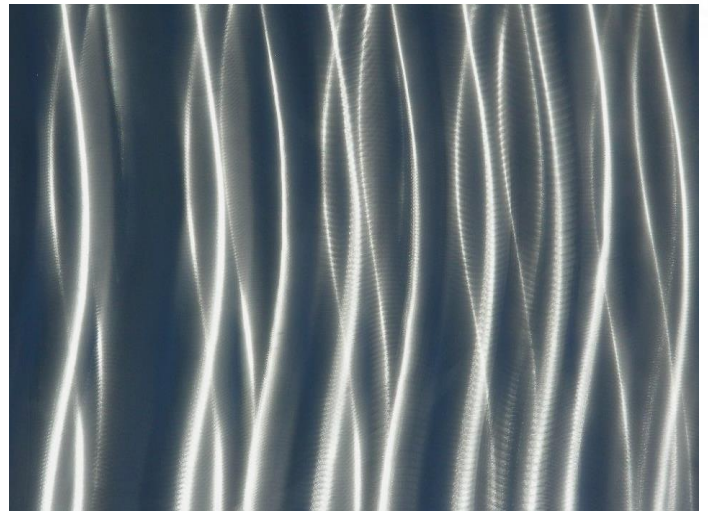

METALART

PRODUCT INFORMATION > STAINLESS STEEL

 **RIMEX - METALART**

Manufactured with a **MetalArt Polish** creates an optically 3 dimensional look with a flat smooth finish making **MetalArt** ideal for easy to clean decorative panels

Ring Polish

Mirage

Stunning effects can be achieved through the use of coloured lighting

CALL US TODAY

To purchase our products **0800 426 787**
www.stainless.steelandtube.co.nz

METALART

With a highly decorative polish **MetalArt** is often used in food & beverage environments where an easy to clean & hygienic finish is required