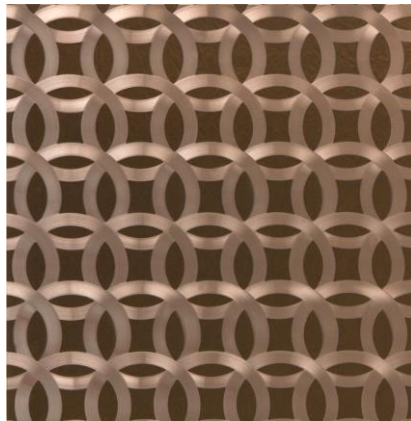

METALART

PRODUCT INFORMATION > STAINLESS STEEL

 **RIMEX - METALART**

Manufactured with a **MetalArt Polish** creates an optically 3 dimensional look with a flat smooth finish making **MetalArt** ideal for easy to clean decorative panels

Ring Polish

Mirage

Stunning effects can be achieved through the use of coloured lighting

CALL US TODAY

To purchase our products **0800 426 787**
www.stainless.steelandtube.co.nz

METALART

With a highly decorative polish **MetalArt** is often used in food & beverage environments where an easy to clean & hygienic finish is required

AMA3

AMA2

AMA4

Ring Polish

Mirage

Patterns:

Mirage, Ring Polish, AMA2, AMA3, AMA4

Material: Stainless Steel, Aluminium