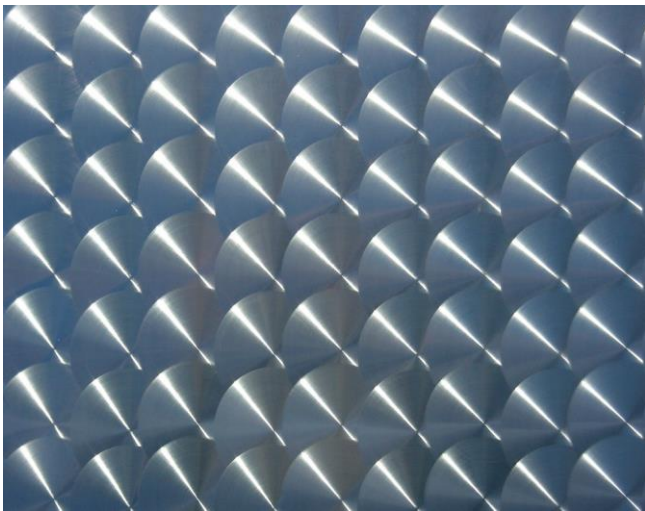

METALART

PRODUCT INFORMATION > STAINLESS STEEL

 **RIMEX - METALART**

Manufactured with a **MetalArt Polish** creates an optically 3 dimensional look with a flat smooth finish making **MetalArt** ideal for easy to clean decorative panels

Ring Polish

Mirage

Stunning effects can be achieved through the use of coloured lighting

CALL US TODAY

To purchase our products **0800 426 787**
www.stainless.steelandtube.co.nz

METALART

With a highly decorative polish **MetalArt** is often used in food & beverage environments where an easy to clean & hygienic finish is required

AMA3

AMA2

AMA4

Ring Polish

Mirage

Patterns:

Mirage, Ring Polish, AMA2, AMA3, AMA4

Material: Stainless Steel, Aluminium