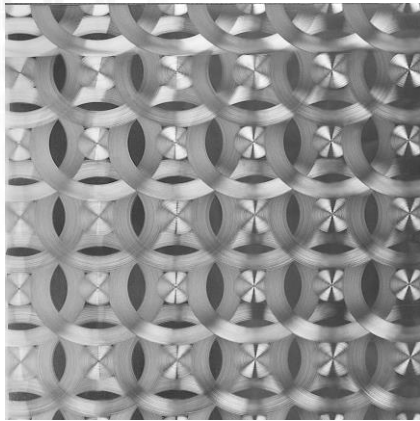

METALART

PRODUCT INFORMATION > STAINLESS STEEL

 **RIMEX - METALART**

Manufactured with a **MetalArt Polish** creates an optically 3 dimensional look with a flat smooth finish making **MetalArt** ideal for easy to clean decorative panels

Ring Polish

Mirage

Stunning effects can be achieved through the use of coloured lighting

CALL US TODAY

To purchase our products **0800 426 787**
www.stainless.steelandtube.co.nz

METALART

With a highly decorative polish **MetalArt** is often used in food & beverage environments where an easy to clean & hygienic finish is required

AMA3

AMA2

AMA4

Ring Polish

Mirage

Patterns:

Mirage, Ring Polish, AMA2, AMA3, AMA4

Material: Stainless Steel, Aluminium